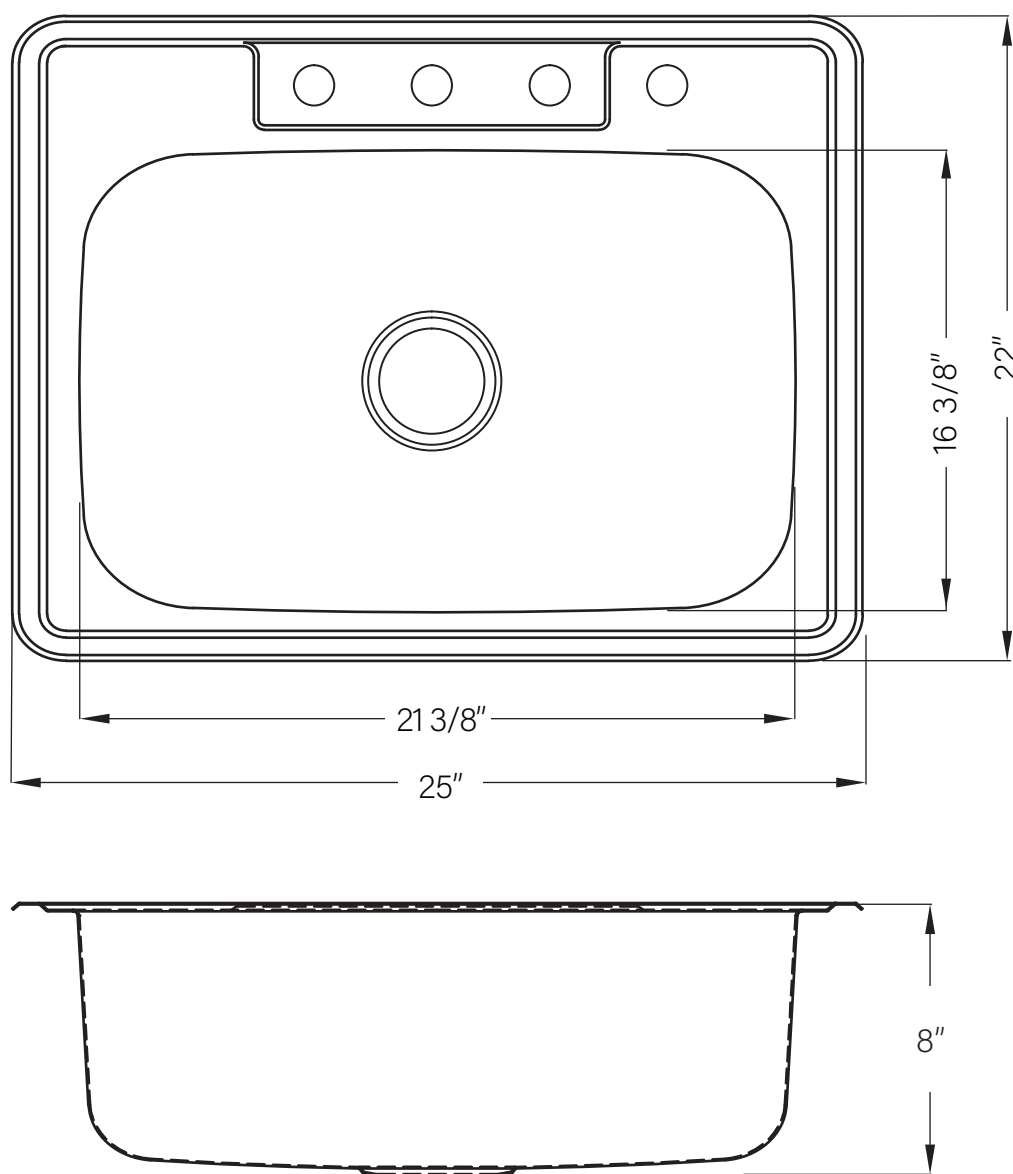

DIMENSIONS/TECHNICAL DATA

Drop in - Equal Double Bowl Stainless Steel Sinks - S402

ATTENTION! Dimensions may vary by up to 3/8". It is highly recommended to pull all dimensions of actual model for installation and measuring purposes.